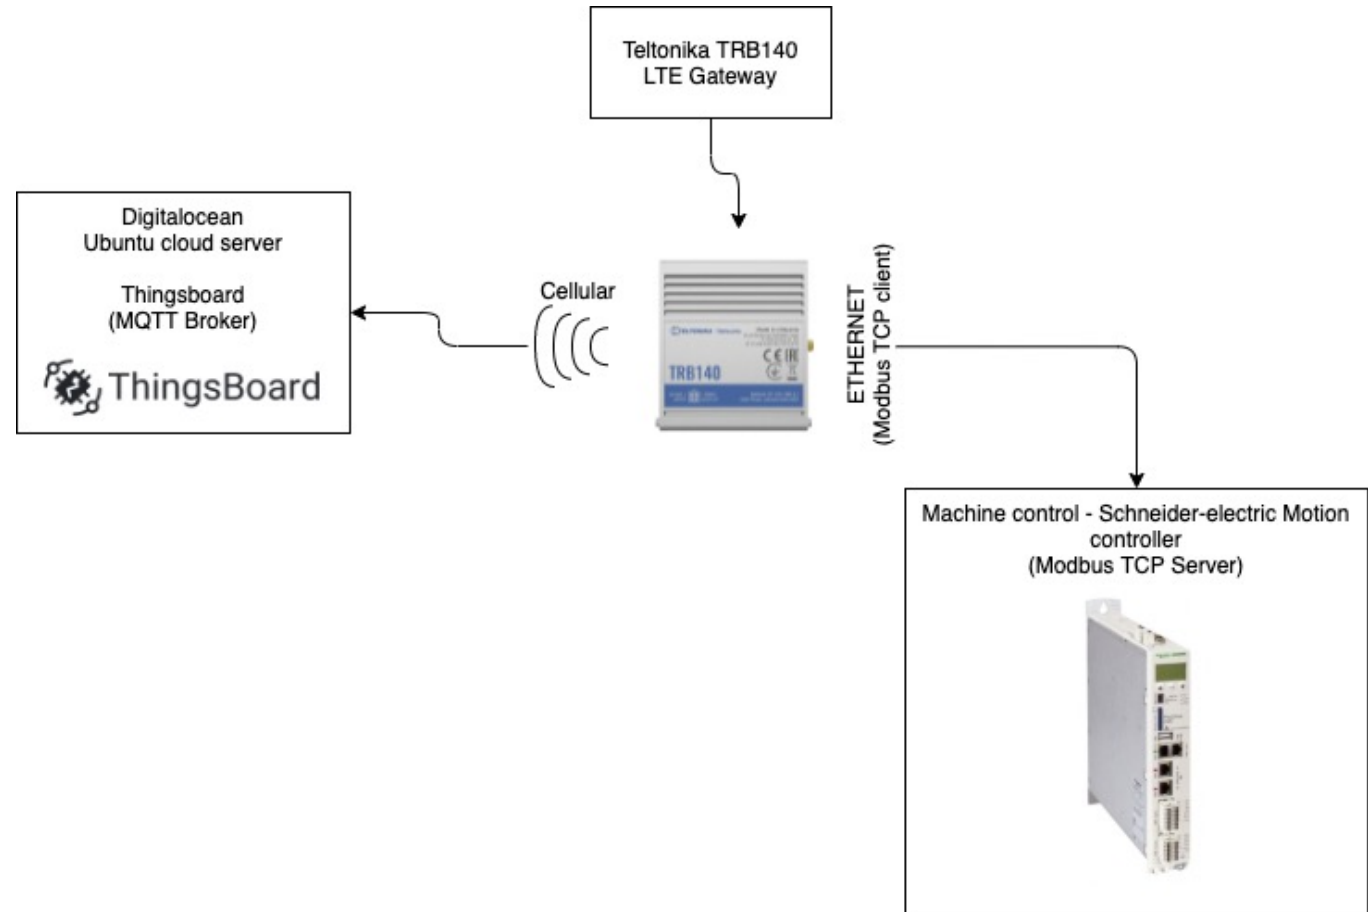

Network Infrastructure and cost overview

SRE-Solutions.com
by Rossmann-Engineering

Total estimated cost:

One time invest:

Teltonika TRB140 120,00 €

Monthly Running cost:

SIM-Card 3GB / Month 10,00 €

Digitalocean Ubuntu Sever 24,00 €

Licensing cost

None